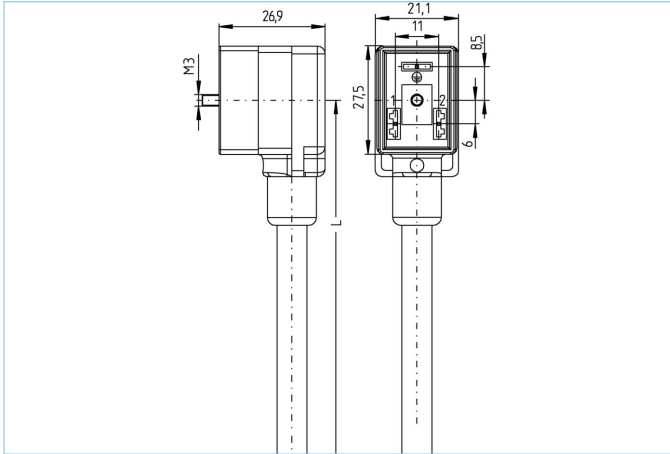

Valve connector, housing style BI, 2+PE, suppressor diode, sensor/actuator cable

Product data

Item description	VBI21-24.3-3/P00
Item-No.	8064360
Length	3m
Customs tariff-No.	85444290
Step-File	VBI21.stp
EAN	4047106221973

Technical data

Connector	female, angled, Valve BI
Number of pins	2+PE
Pin assignment	1 BN, 2 BU, PE: GNYE
Rated voltage	30V _{AC/DC}
Current load per pin (at 40°C)	10A
Insulation resistance	≥10 ⁹ Ω
Ambient temperature product	-30°C...+90°C
Signal status-indicator	LED YE
Contact material	Metal, CuZn, silver-plated
Contact-carrier material	Plastic, PA, BK
Grip body material	Plastic, TPU, BK, translucent
Sealing (female) material	Plastic, TPU
Protection circuit	Suppressor diode
Fixing screw	Metal, CuZn, nickel-plated
Housing style	BI
Standards	DIN EN 175301-803
Degree of protection (mounted)	IP65, IP67, IP68
Mechanical life-cycle	>100 mating cycles
Degree of pollution	3
Style	angled

Cable web	PVC, P00, GY
------------------	---------------------

PVC-cable for measurement and control-, and sensor technology. Suitable for applications in dry areas on packaging machines, assembly- and conveyor technology. High flexibility with unstressed movement (conditional drag-chain application possible). Predestined for applications in food- and beverage industry.

Outer diameter of jacket	6.2 +/- 0.1 mm
Cable-jacket material	PVC
Jacket color	GY, similar RAL7040
Wire cross-section	3 x 0.75 mm ²
Wire insulation material	PVC
Wire colors	BN, BU, GNYE
Wire structure	24 x 0,20 mm
Bending radius (fixed)	5xØ-cable
Bending radius (repeated)	10 x Ø-cable
Temperature range (repeated)	0°C...+80°C
Temperature range (fixed)	-25°C...+80°C
Rated voltage cable	240 V
Special features	good resistance against oils and chemicals, LABS free, ozone resistant, recyclable, RoHs compliant, acid- and alkali resistant, seawater resistant, UV resistant