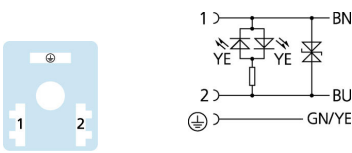

Valve connector, housing style BI, 2+PE, suppressor diode, sensor/actuator cable

Product data

Item description	VBI21-24.3-3/P00
Item-No.	8064360
Length	3m
Customs tariff-No.	85444290
Step-File	VBI21.stp
EAN	4047106221973

Technical data

Connector	female, angled, Valve BI
Number of pins	2+PE
Pin assignment	1 BN, 2 BU, PE: GNYE
Rated voltage	30V _{AC/DC}
Current load per pin (at 40°C)	10A
Insulation resistance	≥10 ⁹ Ω
Ambient temperature product	-30°C...+90°C
Signal status-indicator	LED YE
Contact material	Metal, CuZn, silver-plated
Contact-carrier material	Plastic, PA, BK
Grip body material	Plastic, TPU, BK, translucent
Sealing (female) material	Plastic, TPU
Protection circuit	Suppressor diode
Fixing screw	Metal, CuZn, nickel-plated
Housing style	BI
Standards	DIN EN 175301-803
Degree of protection (mounted)	IP65, IP67, IP68
Mechanical life-cycle	>100 mating cycles
Degree of pollution	3
Style	angled

Outer diameter of jacket	6.2 +/- 0.1 mm
Cable-jacket material	PVC
Jacket color	GY, similar RAL7040
Wire cross-section	3 x 0.75 mm ²
Wire insulation material	PVC
Wire colors	BN, BU, GNYE
Wire structure	24 x 0,20 mm
Bending radius (fixed)	5xØ-cable
Bending radius (repeated)	10 x Ø-cable
Temperature range (repeated)	0°C...+80°C
Temperature range (fixed)	-25°C...+80°C
Rated voltage cable	240 V
Special features	good resistance against oils and chemicals, LABS free, ozone resistant, recyclable, RoHs compliant, acid- and alkali resistant, seawater resistant, UV resistant