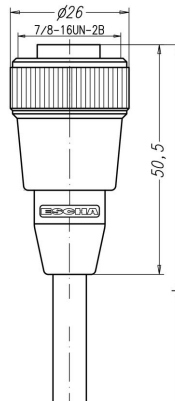

7/8", female, straight, 5 poles

Product data

Item description	WAK50-10/P00
Item-No.	8012827
Length	10m
Customs tariff-No.	85444290
EAN	4047106078164

Technical data

Connector	female, straight, 7/8"
Number of pins	5
Pin assignment	1 BK, 2 BU, 3 GNYE, 4 BN, 5 WH
Rated voltage	250V
Current load per pin (at 40°C)	5.3A
Insulation resistance	$\geq 10^9 \Omega$
Resistance	$\leq 5m\Omega$
Ambient temperature product	-30°C...+90°C
Contact material	Metal, CuZn, gold-plated
Contact-carrier material	Plastic, TPU, YE
Grip body material	Plastic, TPU, YE
Coupling nut material	Metal, CuZn, nickel-plated
Degree of protection (mounted)	IP67
Mechanical life-cycle	>100 mating cycles
Cable end assembly	open cable end
Degree of pollution	3
Style	straight

Cable web PVC, P00, GY

PVC-cable for measurement and control-, and sensor technology. Suitable for applications in dry areas on packaging machines, assembly- and conveyor technology. High flexibility with unstressed movement (conditional drag-chain application possible). Predestined for applications in food- and beverage industry.

Outer diameter of jacket	7.3 +/- 0.2 mm
Cable-jacket material	PVC
Jacket color	GY, similar RAL7040
Wire cross-section	5 x 0.75 mm ²
Wire insulation material	PVC
Wire colors	BN, WH, BU, BK, GNYE
Wire structure	24 x 0,20 mm
Bending radius (fixed)	5xØ-cable
Bending radius (repeated)	10 x Ø-cable
Temperature range (repeated)	0°C...+80°C
Temperature range (fixed)	-25°C...+80°C
Rated voltage cable	240 V
Special features	good resistance against oils and chemicals, LABS free, ozone resistant, recyclable, RoHs compliant, acid- and alkali resistant, seawater resistant, UV resistant